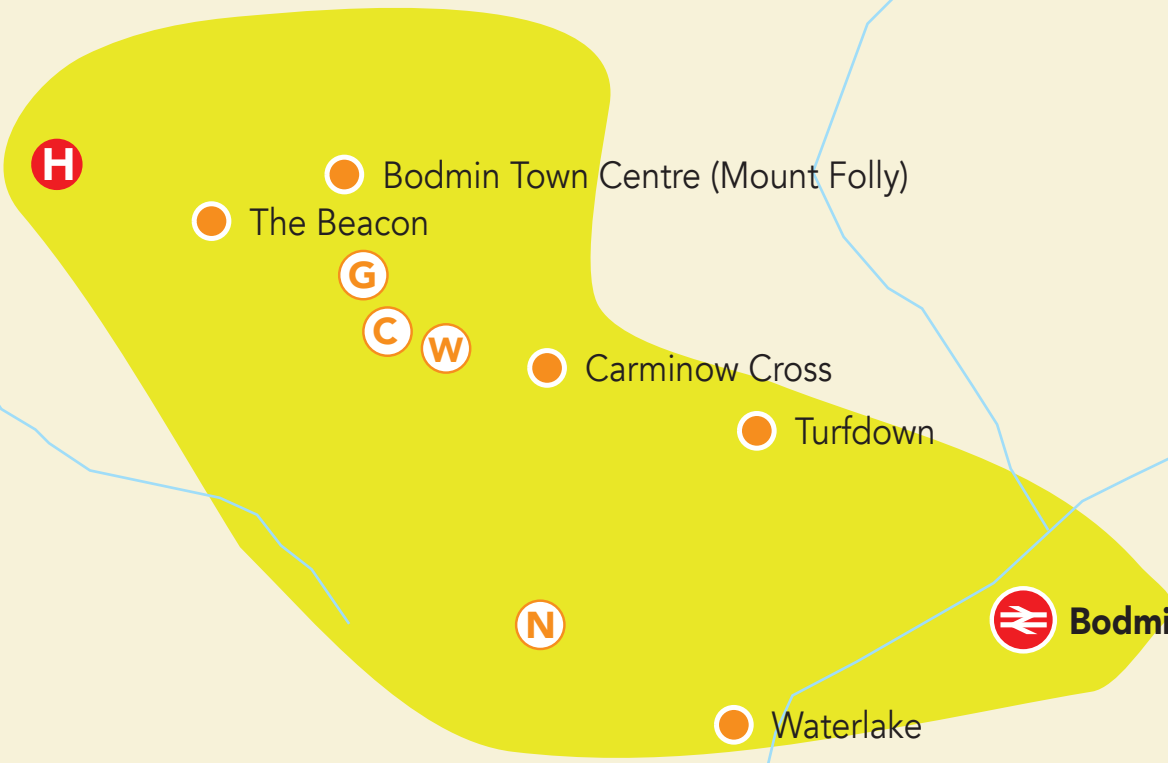

in Bodmin Parkway

River Camel

- H** Bodmin Community Hospital
- C** Bodmin Community College
- G** Bodmin General Station (Bodmin & Wenford Steam Railway)
- N** National Trust Lanhydrock
- W** Walker Lines Industrial Estate

 **Bodmin Parkway**